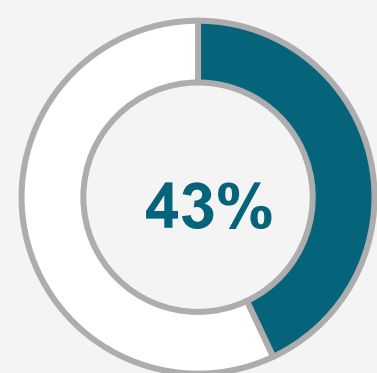

64% of employees don't have the energy to do their job

57% of employees' time is spent communicating

43% of employees' time is spent creating

AI-powered tools represent an enormous opportunity

64%

64% of people struggled with finding time and energy to get their work done.