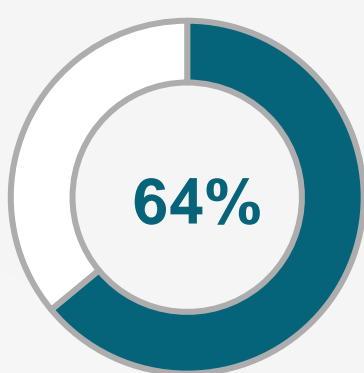

64% of employees don't have the energy to do their job

57% of employees' time is spent communicating

43% of employees' time is spent creating

AI-powered tools represent an enormous opportunity

64%

64% of people struggled with finding time and energy to get their work done.